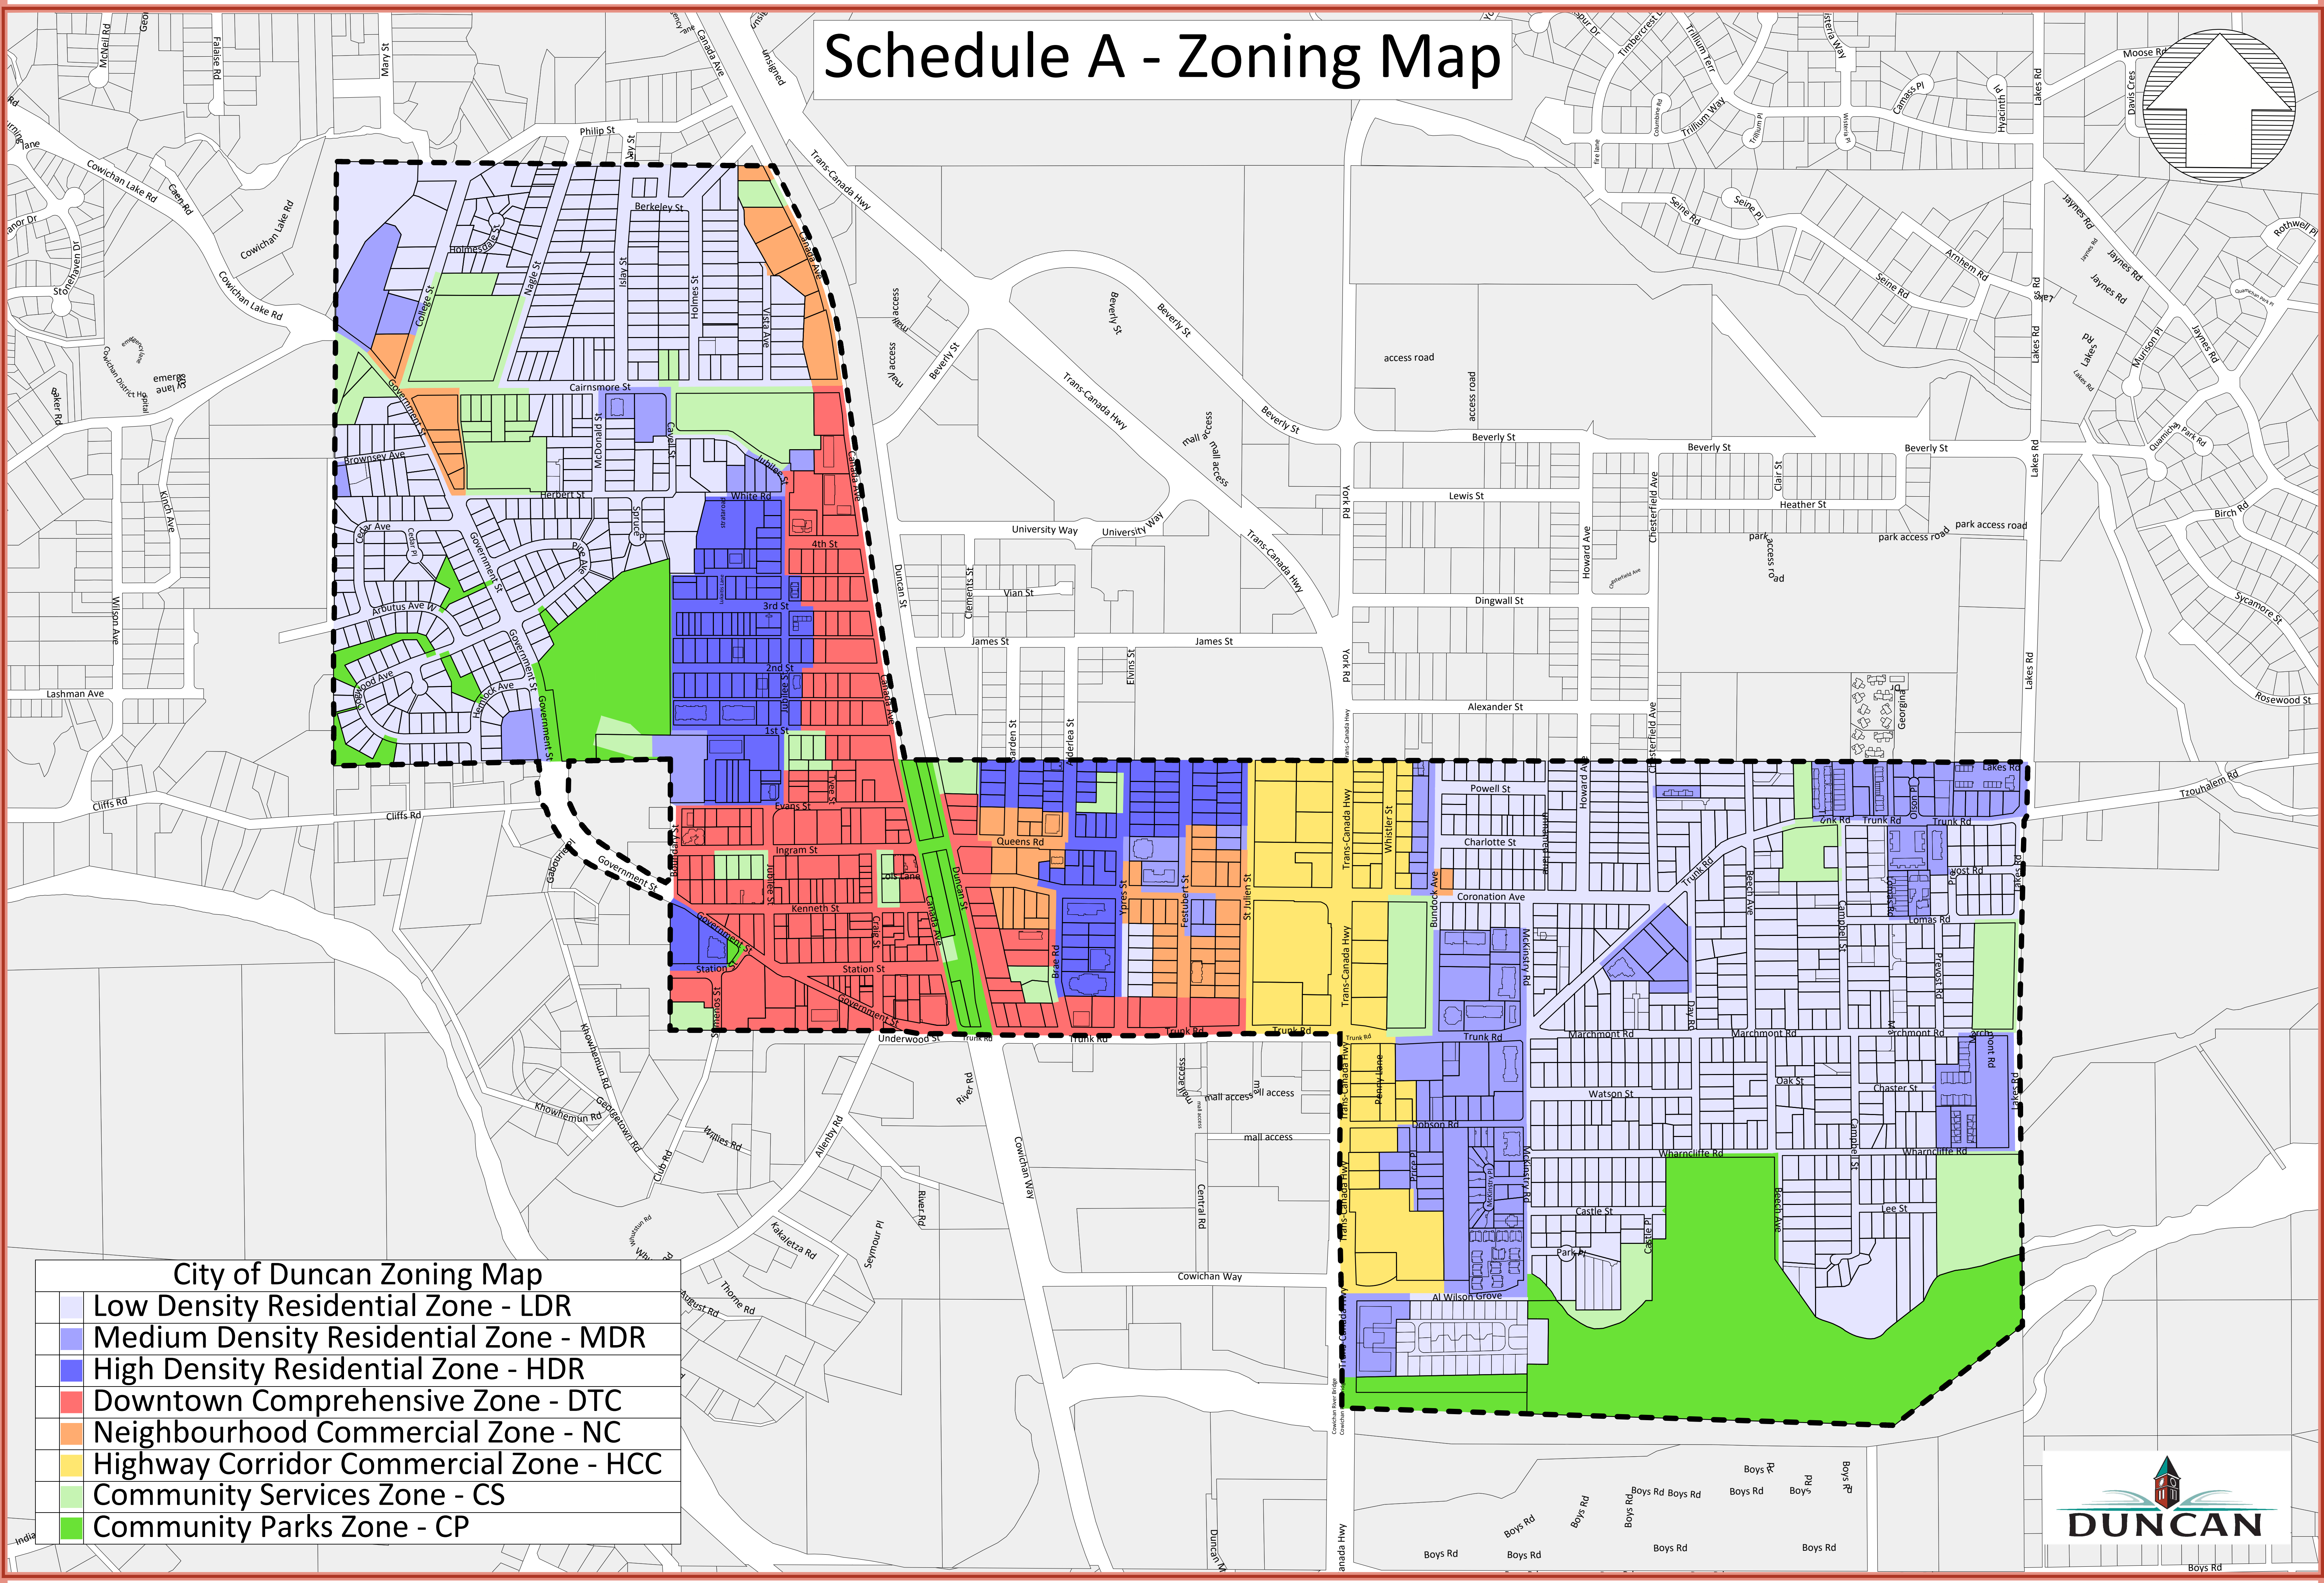

Schedule A - Zoning Map

City of Duncan Zoning Map

	Low Density Residential Zone - LDR
	Medium Density Residential Zone - MDR
	High Density Residential Zone - HDR
	Downtown Comprehensive Zone - DTC
	Neighbourhood Commercial Zone - NC
	Highway Corridor Commercial Zone - HCC
	Community Services Zone - CS
	Community Parks Zone - CP