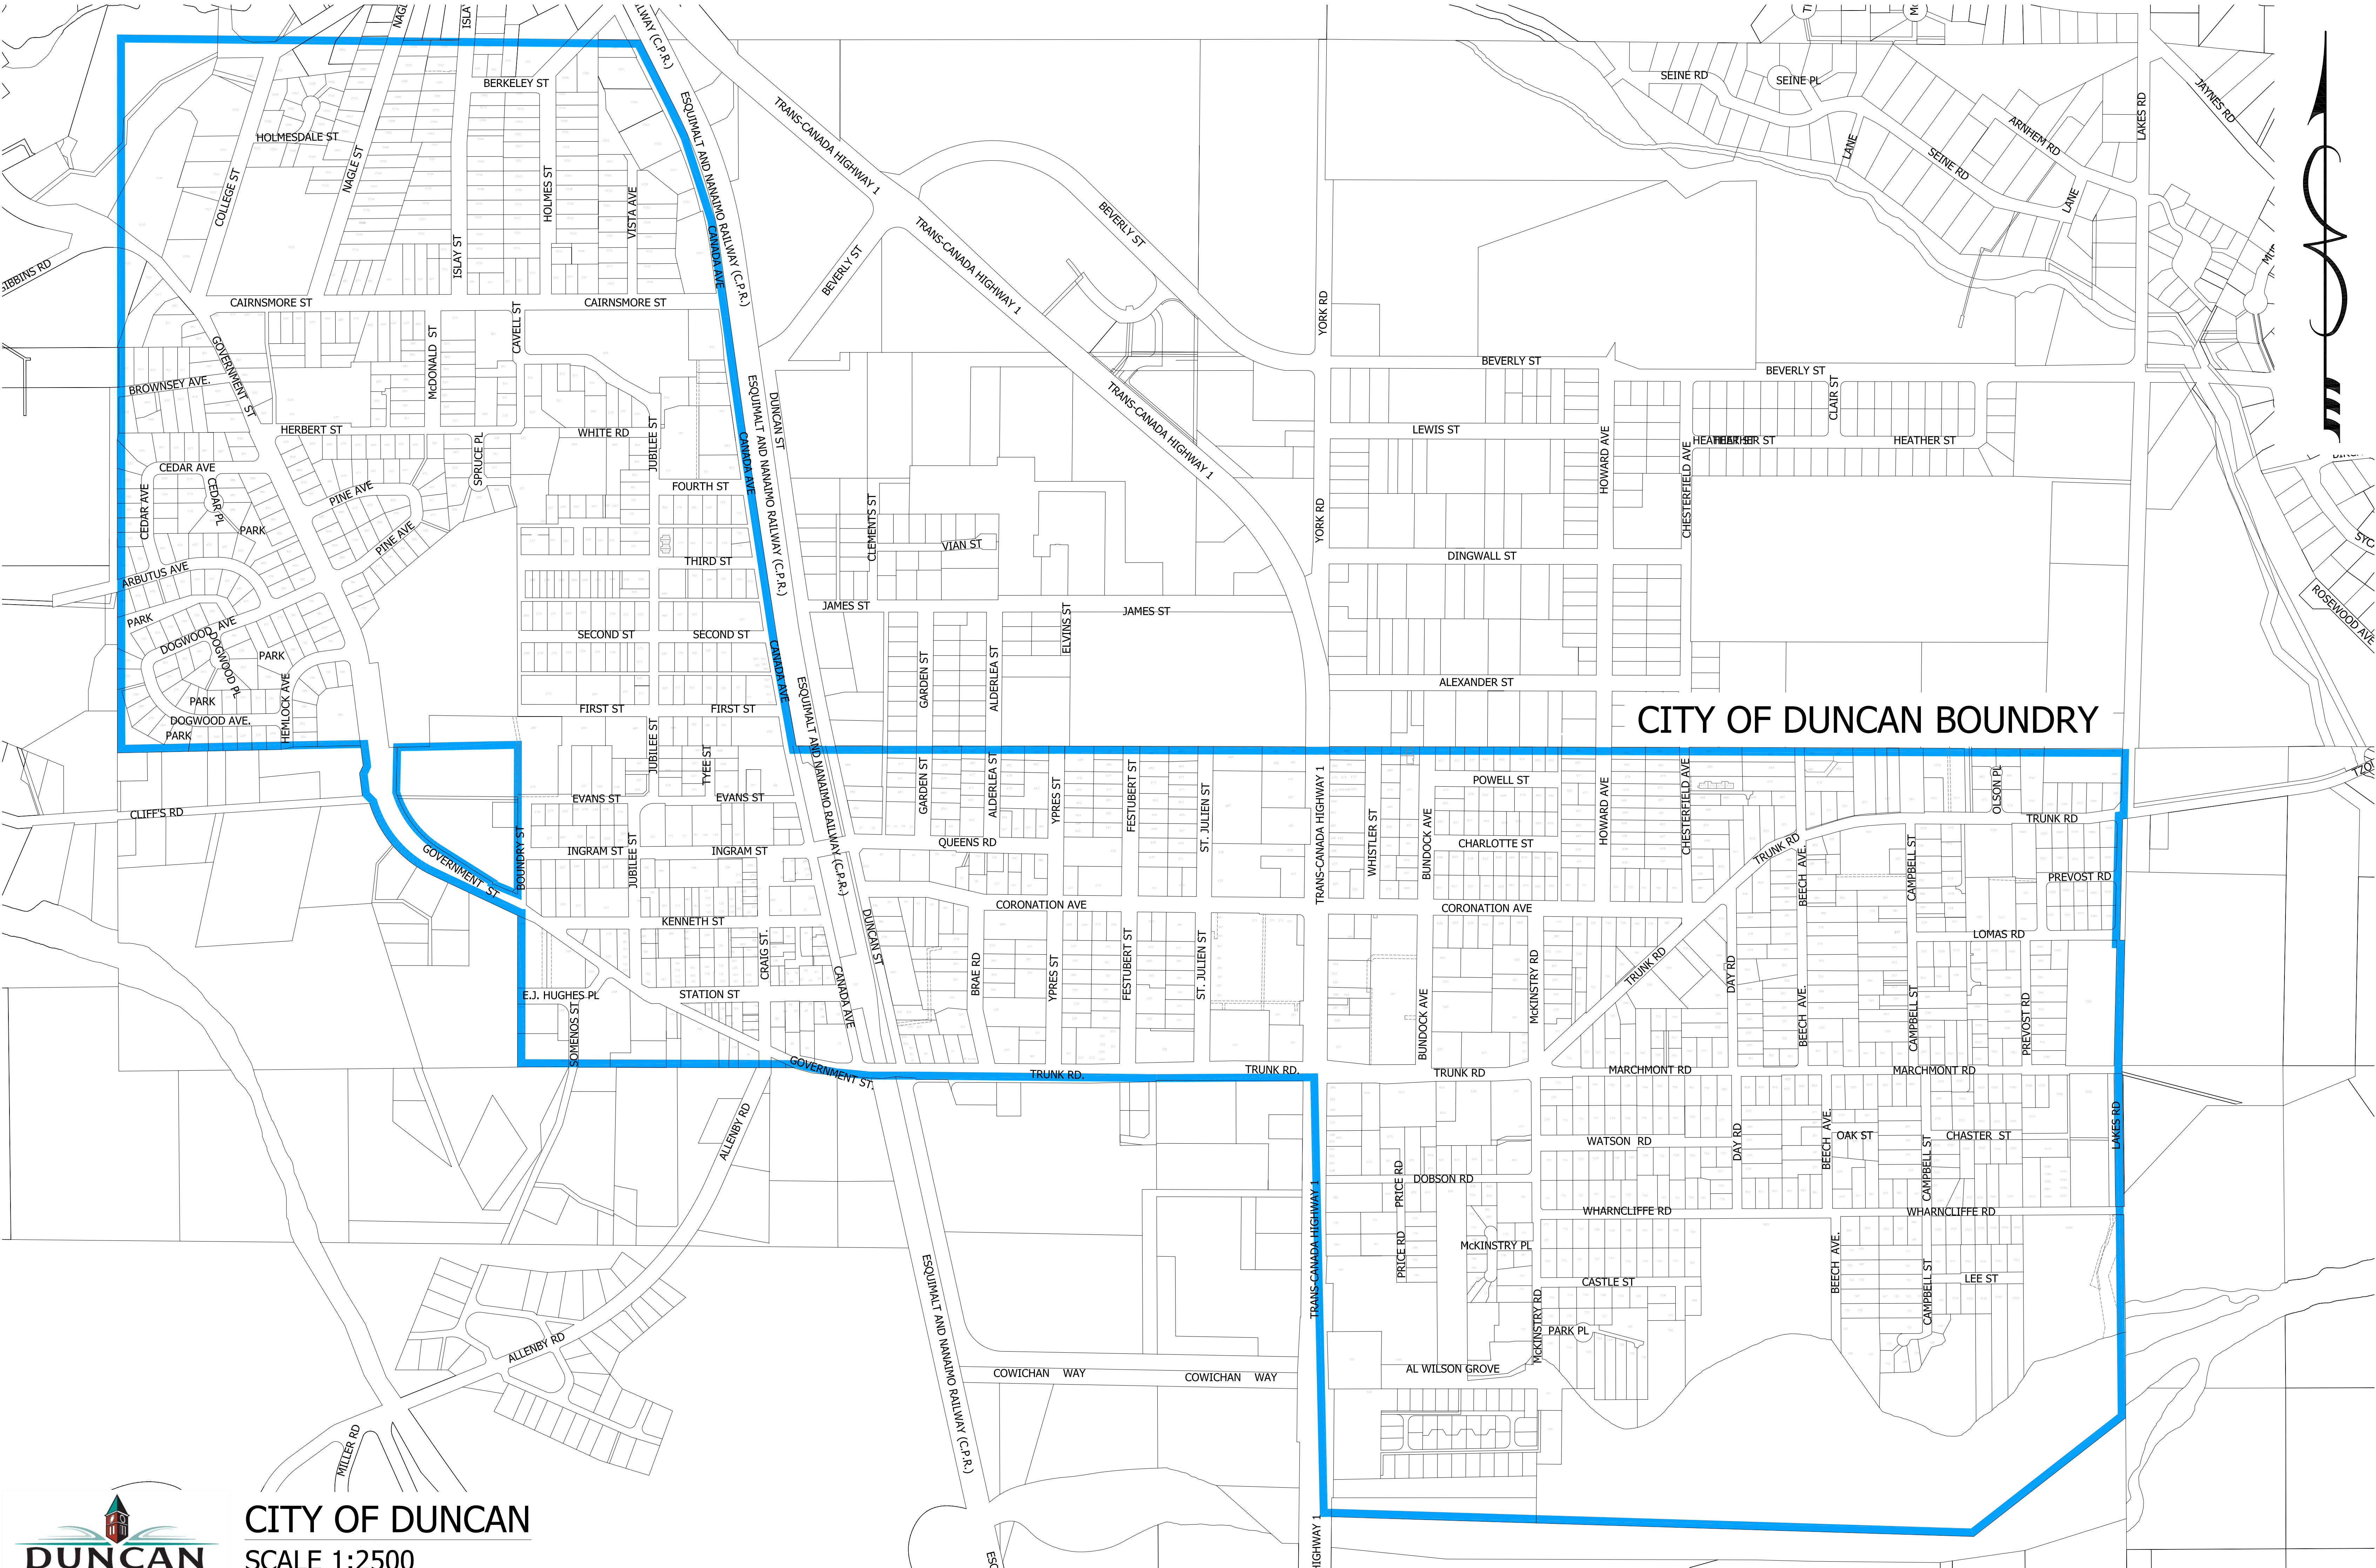

# CITY OF DUNCAN BOUNDRY

**CITY OF DUNCAN**  
SCALE 1:2500